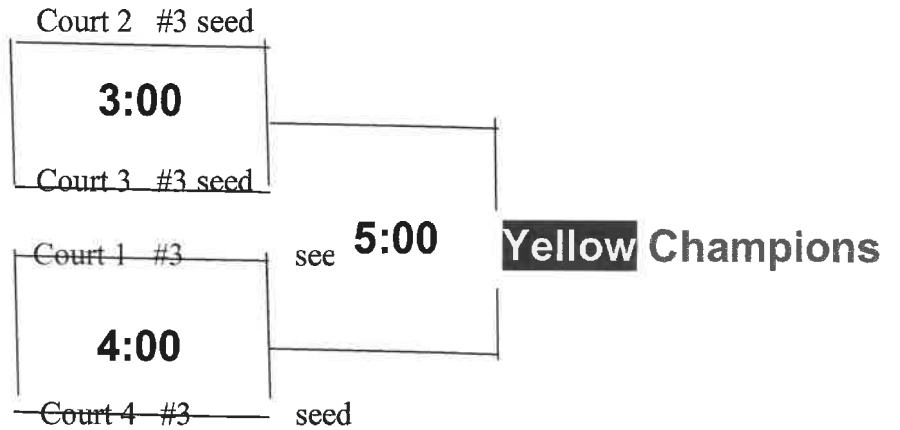

RLF Varsity @ ABW (Ada) Saturday, September 7th Court 2 (Cougar Den)

9:00 AM

Time	Match-Up	Set 1 score	Set 2 score	Set 3 score	Point Spread
9:00	DGF vs. RLF				
10:00	Fosston vs. KCC				
11:00	DGF vs. KCC				
12:00	Fosston vs. RLF				
1:00	RLF vs. KCC				
2:00	DGF vs. Fosston				

Team	Win	Loss	Pt Spread	Seed
Ada - Borup-West				
RLCC				
WEM				
Roseau				

Court 4 (Elementary Gym)

Time	Match-Up	Set 1 score	Set 2 score	Set 3 score	Point Spread
9:00	Stephen-Argyle vs. Climax-Fisher				
10:00	Thief River Falls vs. Nevis				
11:00	Climax-Fisher vs Thief River Falls				
12:00	Nevis vs. Stephen-Argyle				
1:00	Stephen-Argyle vs. Thief River Falls				
2:00	Climax-Fisher vs. Nevis				

**Ruth Hayden Tournament of Roses
Volleyball Invite
Tournament Brackets
September 7, 2024**

Red Division (HS gym)

Pink Division (Elem gym)

All matches will be played as soon as the preceding match on the court is finished.

**Ruth Hayden Tournament of Roses
Volleyball Invite**

Tournament Brackets
September 7, 2024

Yellow Division (Cougar Den, Court #1)

White Division (Cougar Den, Court #2)

*Matches may run ahead of schedule